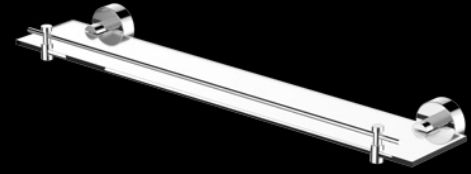

SGS

Gareth Ashton Glass Shelf 600mm

SGS

Glass Shelf 600mm

Chrome