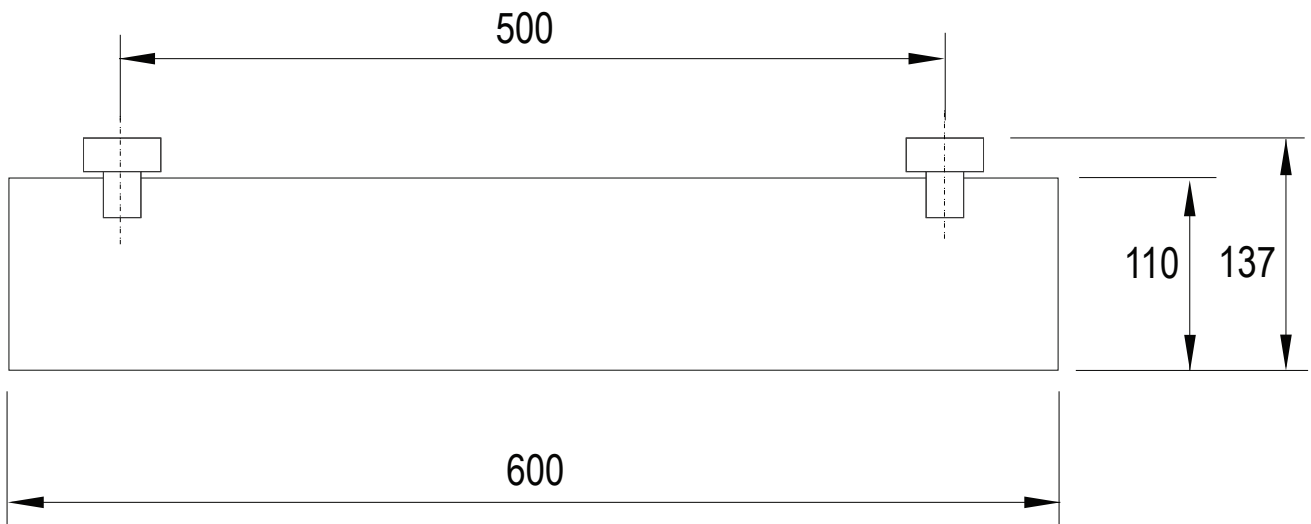

SGS

Gareth Ashton Glass Shelf 600mm

SGS

Glass Shelf 600mm

Chrome