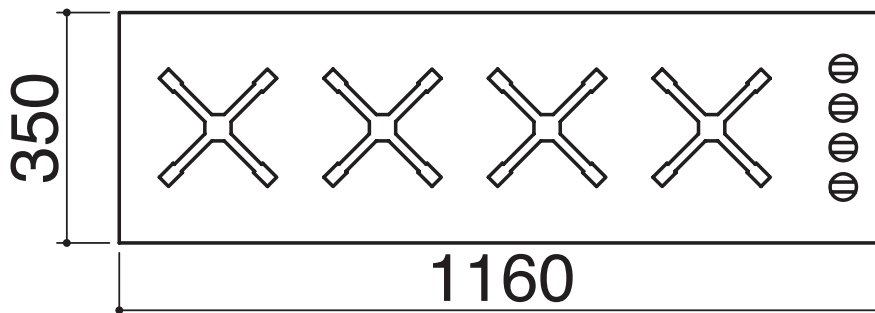

## 1PSU124

BARAZZA UNIQUE SATIN FINISH 3.0  
BUILT-IN HOB 120cm  
3 gas burner + triple ring

- AISI 304 stainless steel
- Cast iron pan supports and burner caps

**Burners power:**

- 1 auxiliary: 4MJ/h
- 1 semi-rapid: 7MJ/H
- 1 rapid: 10MJ/H
- 1 triple ring: 15MJ/H