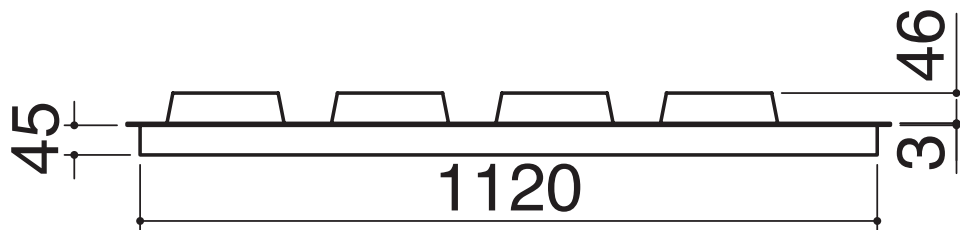

## 1PSU124

BARAZZA UNIQUE SATIN FINISH 3.0  
BUILT-IN HOB 120cm  
3 gas burner + triple ring

- AISI 304 stainless steel
- Cast iron pan supports and burner caps

**Burners power:**

- 1 auxiliary: 4MJ/h
- 1 semi-rapid: 7MJ/H
- 1 rapid: 10MJ/H
- 1 triple ring: 15MJ/H