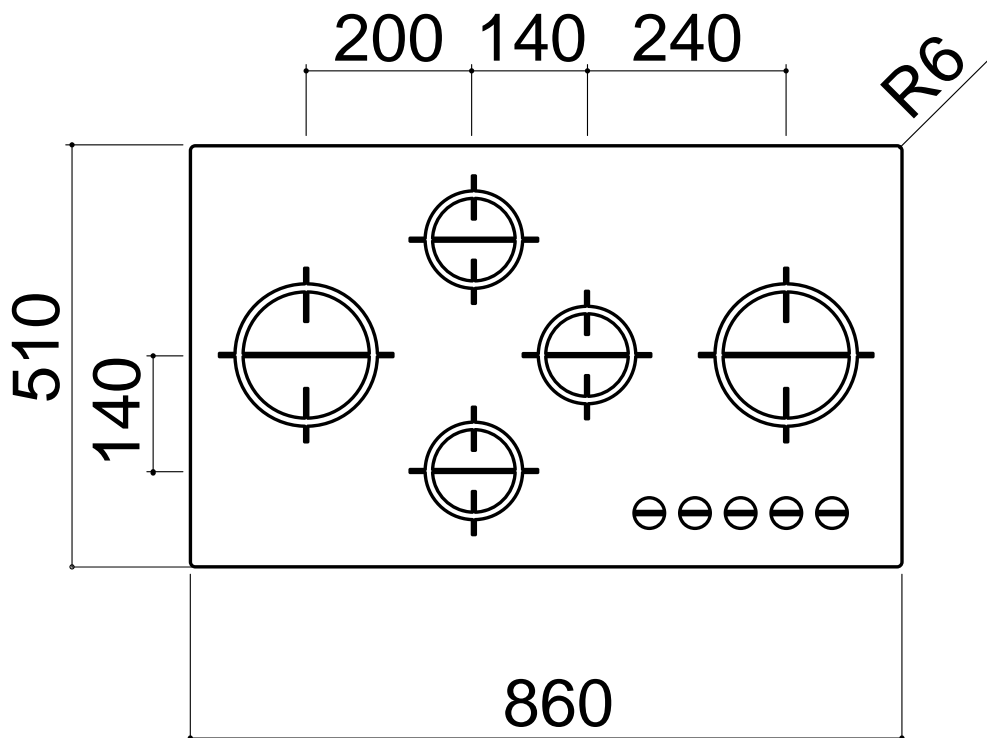

- 1PMD95 (4mm Stainless Steel)**
- 1PMD95B (4mm Black Glass Ceramic)**
- 1PMD95W (4mm White Glass Ceramic)**

BARAZZA MOOD BUILT-IN HOB 90cm  
Flat Eco-design 4 gas burners + 4kW double ring

- 4mm AISI 304 stainless steel or glass ceramic
- Flat Eco-design gas burner
- Soft-Tocuh cast iron pan supports and burner caps

**Burners power:**

- 1 auxiliaries: 1kW
- 2 semi-rapid: 1.75kW
- 1 rapid: 3kW
- 1 triple ring: 4kW