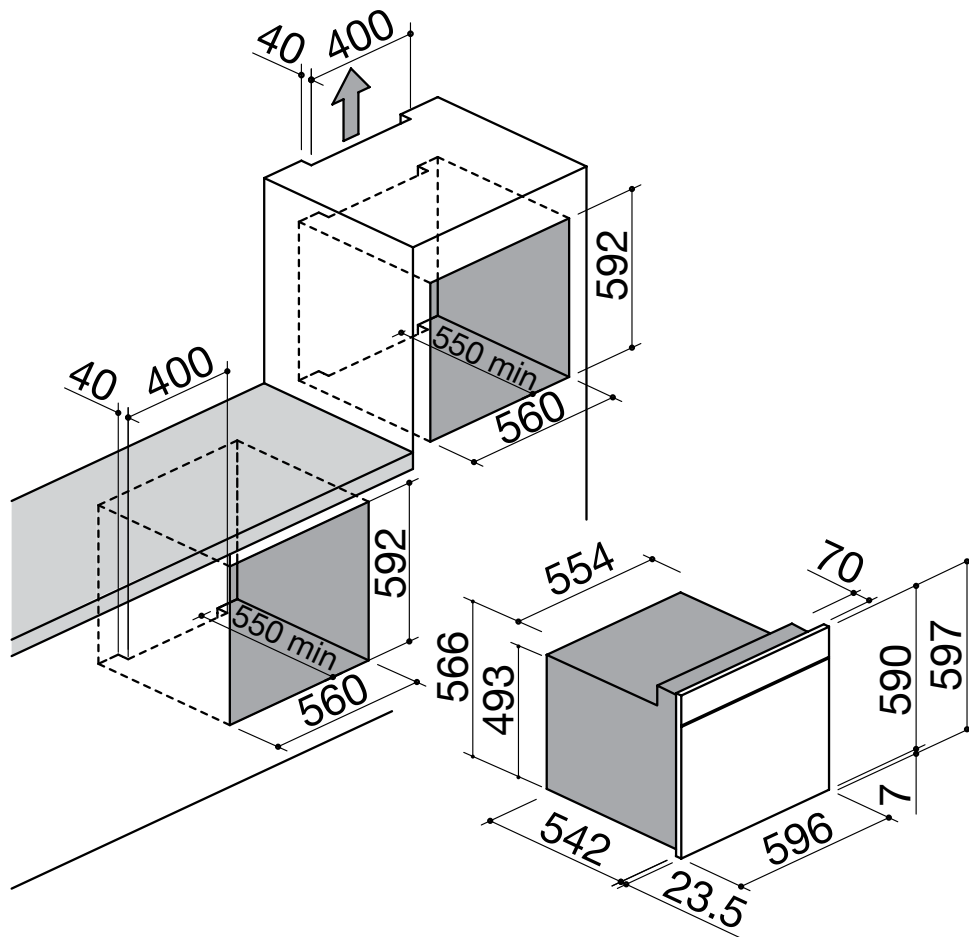

## 1FFYPI

60CM FEEL BUILT-IN MULTIPROGRAM  
OVEN TOUCH CONTROL

- 11 Functions
- Touch control digital programmer
- Safety devices: electronic child safety lock
- Stainless steel handle
- Capacity: 60 litres (gross 65 litres)
- Features: easy clean oven lining, extractable and removable door with triple and heat-reflecting glass

- Equipment: tangential cooling fan, side racks, interior light, temperature probe, 1 easy clean enamelled deep steel tray, 1 stainless steel shelf, 2 pairs of telescopic oven rails, tray handle
- Maximum temperature: 250°C
- Maximum absorbed power: 3kW