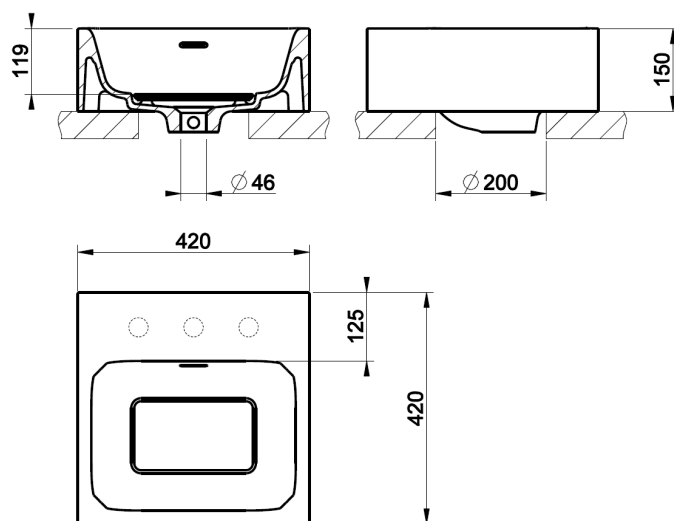

RETTANGOLO WALL-HUNG WASHBASIN 42 WITH DECK

GESSI

CHARACTERISTICS:

Description: Wall-hung and Counter Washbasin

Model Number: 37572

Set: Washbasin

Color: 00 White (Alpine, Polar, Italian White)

Finish: Matt Cristalplant

Material: Cristalplant

Dimensions: 60 x 45 x h15 cm

Weight: 13 Kg

Packing per europallet: 8

Other Information: Made in Italy

RELEVANT ACCESSORIES INCLUDED:

- Fischer wall fixings

NOT INCLUDED: drain. Available separately or included in taps packaging.

Note: all recommended installation dimensions are for reference only.

TECHNICAL DATA:

DESIGN:

- Cutting edge minimal design
- Perfectly matches sanitary and tap design
- Fully finished on 4 sides
- Exclusive Gessi hidden waste
- Functional side-deck

FUNCTIONALITY:

- **ECO** material, fully recyclable
- Wall-hung or counter installation
- Wall side is grounded for optimum installation
- Base is leveled for optimum counter installation
- 3 possible installations: left, right or centered deck
- Possible installation with counter taps, 3 holes counter taps and wall mounted taps
- Fitted fixing pawls
- Washbasin with overflow