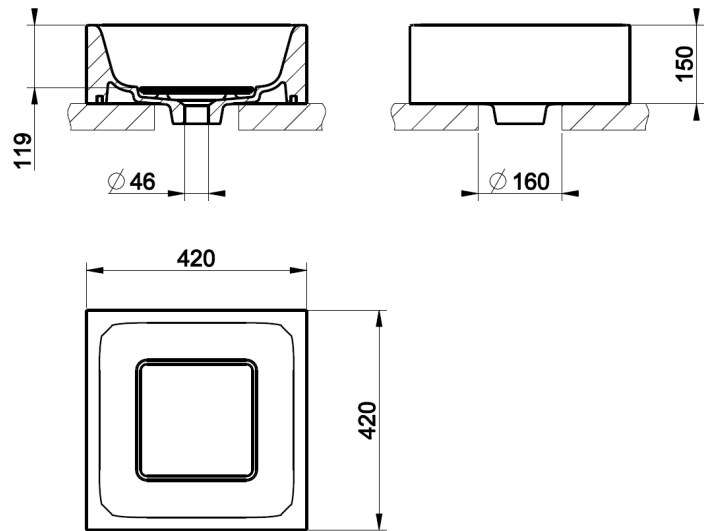

RETTANGOLO COUNTER WASHBASIN 42

GESSI

Note: all recommended installation dimensions are for reference only.

CHARACTERISTICS:

Description: Wall-hung and Counter Washbasin

Model Number: 37571

Set: Washbasin

Color: 00 White (Alpine, Polar, Italian White)

Finish: Matt Cristalplant

Material: Cristalplant

Dimensions: 60 x 45 x h15 cm

Weight: 12 Kg

Packing per europallet: 8

Other Information: Made in Italy

NOT INCLUDED: drain. Available separately or included in taps packaging.

TECHNICAL DATA:

DESIGN:

- Cutting edge minimal design
- Perfectly matches sanitary and tap design
- Fully finished on 4 sides
- Exclusive Gessi hidden waste

FUNCTIONALITY:

- **ECO** material, fully recyclable
- Wall-hung or counter installation
- Wall side is grounded for optimum installation
- Base is leveled for optimum counter installation
- Possible installation with counter taps and wall mounted taps
- Fitted fixing pawls
- No overflow