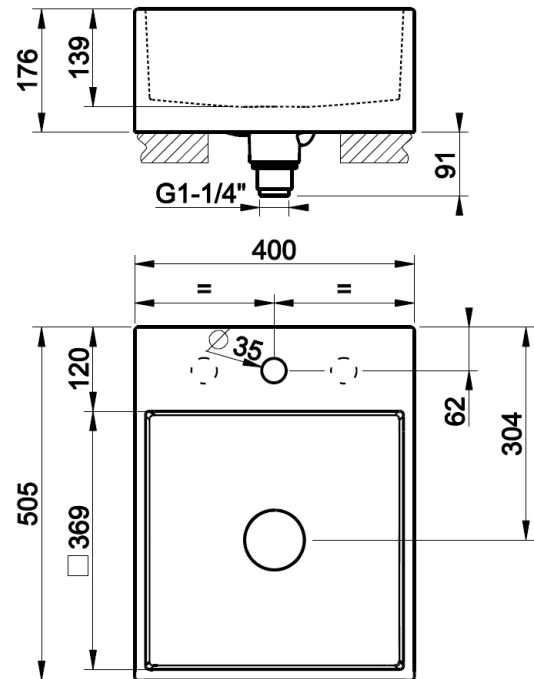

RETTANGOLO WASHBASIN 50/DECK

GESSI

Note: all recommended installation dimensions are for reference only.

CHARACTERISTICS:

Description: Wall-hung and Counter Washbasin

Model Number: 37537

Set: Washbasin + Special Drain

Color: 00 White (Alpine, Polar, Italian White)

Finish: Gloss Ceramic

Material: Ceramic

Dimensions: 50,5 x 40 x h18 cm

Weight: 17Kg

Packing per europallet: 10

Other Information: Made in Italy

RELEVANT ACCESSORIES INCLUDED:

- Fischer wall fixings

- Gessi exclusive ceramic-plug waste

TECHNICAL DATA:

DESIGN:

- Cutting edge minimal design
- Perfectly matches sanitary and tap design
- Fully finished on all sides, no side to wall
- Exclusive Gessi hidden overflow
- Functional side-deck
- Perfectly straight sides, possible side-to-wall installation
- Available with no tap hole (37539)

FUNCTIONALITY:

- Wall-hung or counter installation
- Base is leveled for optimum counter installation
- 3 possible installations: left, right or centered deck
- Possible installation with counter taps, 3 holes counter taps and wall mounted taps
- Fitted fixing pawls
- Tip-toe style drain included