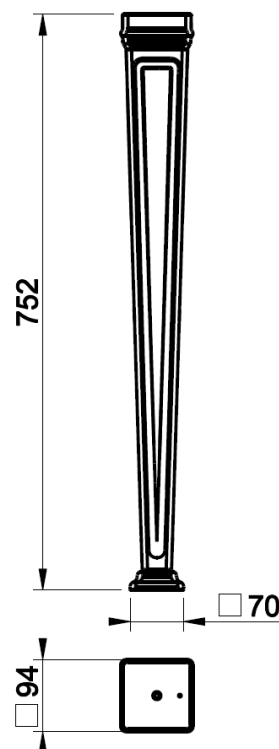

ELEGANZA LEGS

GESI®

Note: all recommended installation dimensions are for reference only.

CHARACTERISTICS:

Description: Legs

Model Number: 46817

Set: 2 legs

Color: 00 White (Alpine, Polar, Italian White)

Finish: Matt Cristalplant

Material: Cristalplant

Dimensions: 94 x 94 x h75 cm

Weight: 10Kg

Packing per europallet: 20

Other Information: Made in Italy

TECHNICAL DATA:

DESIGN: