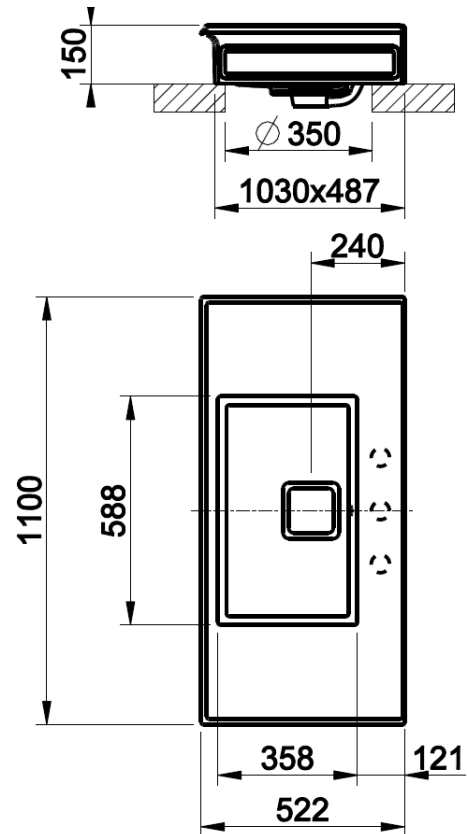

ELGANZA 110 CONSOLE

GESSI

Note: all recommended installation dimensions are for reference only.

CHARACTERISTICS:

Description: Wall-hung, Counter and Legs/Pedestal Washbasin

Model Number: 46815

Set: Console

Color: 00 White (Alpine, Polar, Italian White)

Finish: Matt Cristalplant

Material: Cristalplant

Dimensions: 90 x 52 x h15 cm

Weight: 25 Kg

Packing per europallet: 8

Other Information: Made in Italy

RELEVANT ACCESSORIES INCLUDED:

- Gessi exclusive overflow cover plug

- Fischer wall fixings

NOT INCLUDED: drain. Available separately or included in taps packaging.

TECHNICAL DATA:

DESIGN:

- Elegant and timeless design
- Perfectly matches sanitary and tap design
- Fully finished on 4 sides
- Exclusive Gessi hidden waste
- External laquering upon request, specify RAL color code (46816)

FUNCTIONALITY:

- **ECO** material, fully recyclable
- Wall-hung or counter installation
- Wall side is grounded for optimum installation
- Base is leveled for optimum counter installation
- Possible installation with wall mounted and counter taps, up to 3 holes
- Fitted fixing pawls
- Washbasin with overflow
- Optimal installation with legs (46817) or with pedestal (46822)