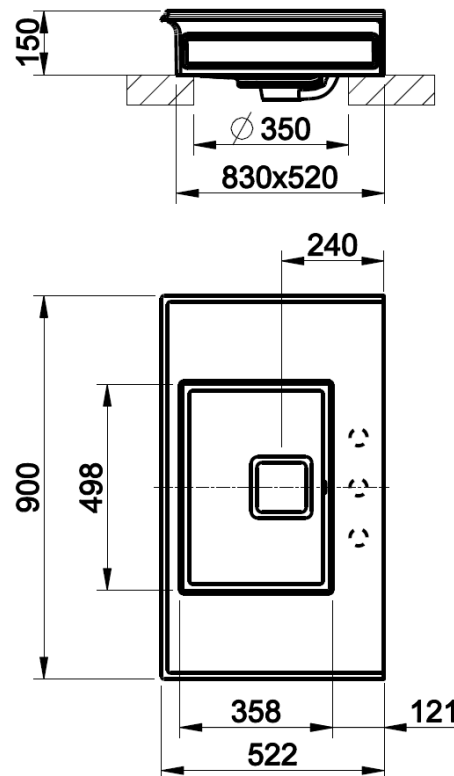

ELGANZA 90 CONSOLE

GESSI

Note: all recommended installation dimensions are for reference only.

CHARACTERISTICS:

Description: Wall-hung, Counter and Leg/Pedestal Washbasin

Model Number: 46813

Set: Console

Color: 00 White (Alpine, Polar, Italian White)

Finish: Matt Cristalplant

Material: Cristalplant

Dimensions: 90 x 52 x h15 cm

Weight: 22 Kg

Packing per europallet: 8

Other Information: Made in Italy

RELEVANT ACCESSORIES INCLUDED:

- Gessi exclusive overflow cover plug

- Fischer wall fixings

NOT INCLUDED: drain. Available separately or included in taps packaging.

TECHNICAL DATA:

DESIGN:

- Elegant and timeless design
- Perfectly matches sanitary and tap design
- Fully finished on 4 sides
- Exclusive Gessi hidden waste
- External laquering upon request, specify RAL color code (46814)

FUNCTIONALITY:

- **ECO** material, fully recyclable
- Wall-hung or counter installation
- Wall side is grounded for optimum installation
- Base is leveled for optimum counter installation
- Possible installation with wall mounted and counter taps, up to 3 holes
- Fitted fixing pawls
- Washbasin with overflow
- Optimal installation with legs (46817) or with pedestal (46822)