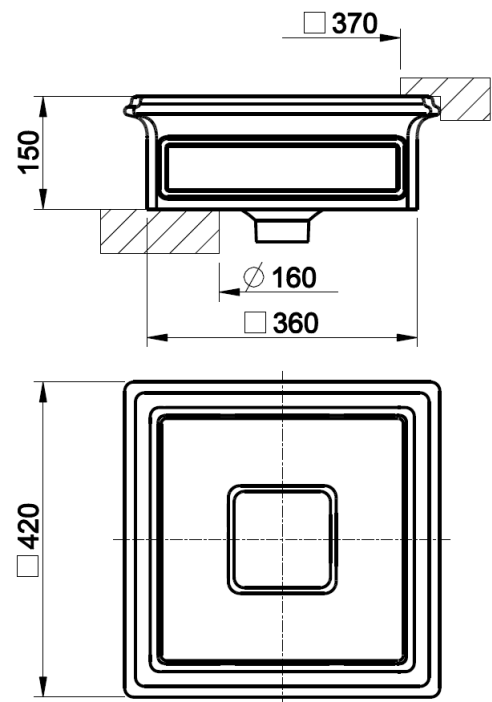

# ELEGANZA WASHBASIN 42

**GESSI**

Note: all recommended installation dimensions are for reference only.

## TECHNICAL DATA:

Description: Counter and Undercounter Washbasin

Model Number: 46803

Set: Washbasin

Color: 00 White (Alpine, Polar, Italian White)

Finish: Gloss Ceramic

Material: Ceramic

Dimensions: 42 x 42 x h15 cm

## DESIGN:

- Elegant and timeless design
- Perfectly matches sanitary and tap design
- Fully finished on all sides, no side to wall
- Exclusive Gessi hidden waste