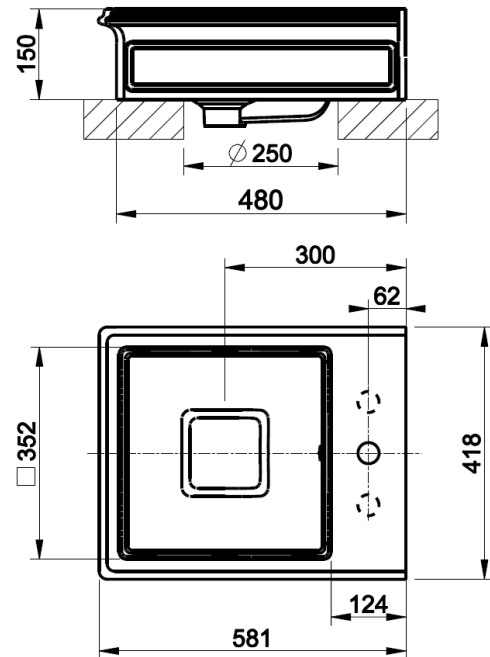

# ELEGANZA WALL-HUNG WASHBASIN

Note: all recommended installation dimensions are for reference only.

**GESSI**

## CHARACTERISTICS:

Description: Wall-hung and Counter Washbasin

Model Number: 46801

Set: Washbasin

Color: 00 White (Alpine, Polar, Italian White)

Finish: Gloss Ceramic

Material: Ceramic

Dimensions: 42 x 51 x h15 cm

### DESIGN:

- Elegant and timeless design
- Perfectly matches sanitary and tap design
- Fully finished on 3 sides, 1 side to wall
- Exclusive Gessi hidden waste