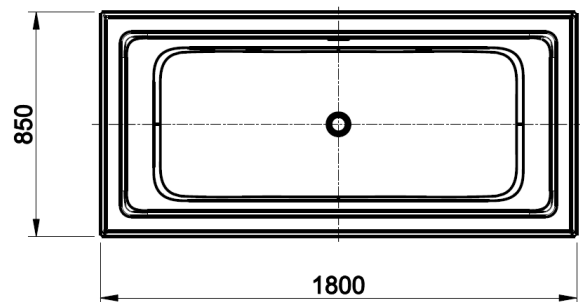

# ELEGANZA BATHTUB 180x85

**GESI**

Note: all recommended installation dimensions are for reference only.

## CHARACTERISTICS:

Description: Bathtub

Model Number: 46715

Set: Bathtub

Color: 00 White (Alpine, Polar, Italian White)

Finish: Matt Cristalplant

Material: Cristalplant

Dimensions: 180 x 85 x h55 cm

### DESIGN:

- Anti-slip matt surface
- Perfectly matches sanitary and tap design
- Exclusive tip toe drain made of Cristalplant (same material of the bathtub), with Gessi logo
- Wide functional side rim (edge) surrounding the bathtub
- User is fully covered by water during the bath, due to the height of the tub (55cm)
- External laquering upon request, specify RAL color code (46717)