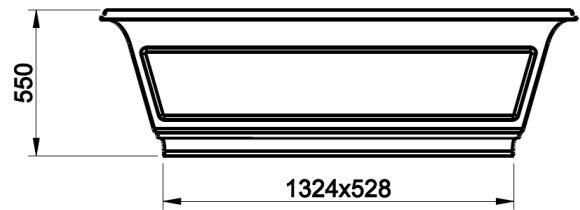

# ELEGANZA BATHTUB 180x85

**GESI**

Note: all recommended installation dimensions are for reference only.

## CHARACTERISTICS:

Description: Bathtub

Model Number: 46715

Set: Bathtub

Color: 00 White (Alpine, Polar, Italian White)

Finish: Matt Cristalplant

Material: Cristalplant

Dimensions: 180 x 85 x h55 cm

### DESIGN:

- Anti-slip matt surface
- Perfectly matches sanitary and tap design
- Exclusive tip toe drain made of Cristalplant (same material of the bathtub), with Gessi logo
- Wide functional side rim (edge) surrounding the bathtub
- User is fully covered by water during the bath, due to the height of the tub (55cm)
- External laquering upon request, specify RAL color code (46717)