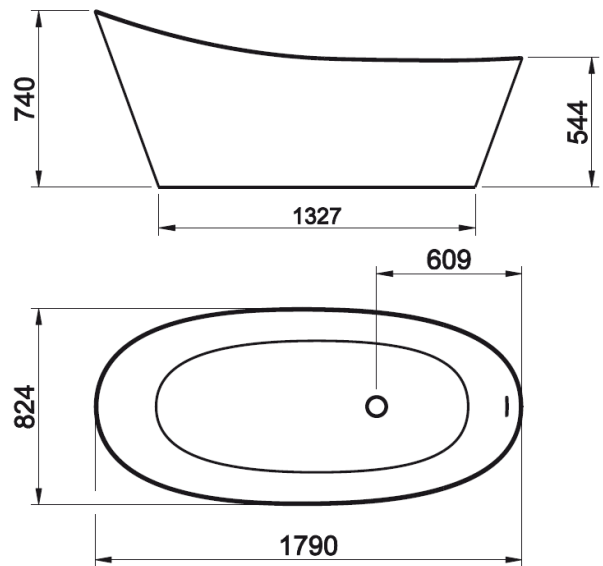

CONO BATHTUB 179x82

GESSI

Note: all recommended installation dimensions are for reference only.

CHARACTERISTICS:

Description: Bathtub

Model Number: 45925

Set: Bathtub

Color: 00 White (Alpine, Polar, Italian White)

Finish: Matt Cristalplant

Material: Cristalplant

Dimensions: 179 x 82,5 x h55-74 cm

Weight: 140 Kg

Packing per europallet: 3 on custom pallet

Other Information: Made in Italy

RELEVANT ACCESSORIES INCLUDED:

- Drain and p-trap

TECHNICAL DATA:

DESIGN:

- Anti-slip matt surface
- Perfectly matches sanitary and tap design
- Exclusive tip toe drain made of Cristalplant (same material of the bathtub), with Gessi logo
- Comfortable headrest
- User is fully covered by water during the bath, due to the height of the tub (55cm)
- External laquering upon request, specify RAL color code (45923)