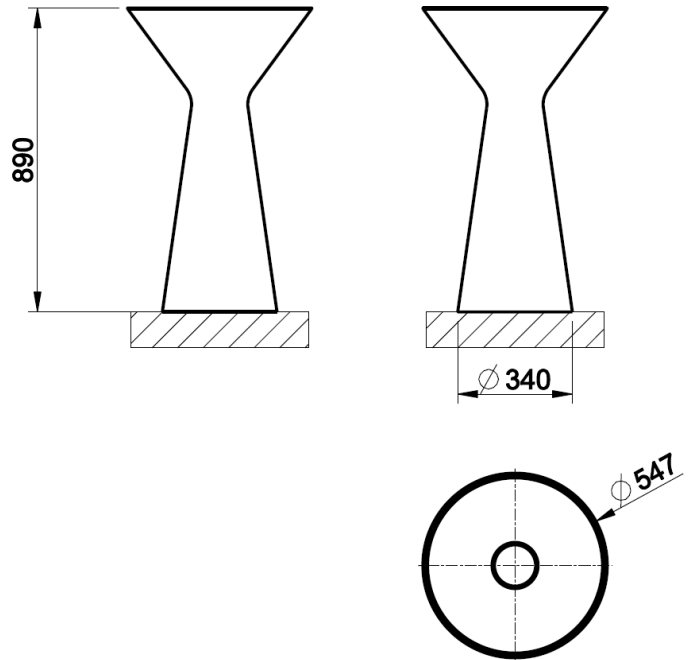

CONO FREESTANDING WASHBASIN

GESSI®

Note: all recommended installation dimensions are for reference only.

CHARACTERISTICS:

Description: Freestanding Washbasin

Model Number: 45911

Set: Washbasin + Grid Drain + Floor Waste

Color: 00 White (Alpine, Polar, Italian White)

Finish: Matt Cristalplant

Material: Cristalplant

Dimensions: 55 x 55 x h90 cm

Weight: 33 Kg

Packing per europallet: 2

Other Information: Made in Italy

RELEVANT ACCESSORIES INCLUDED: