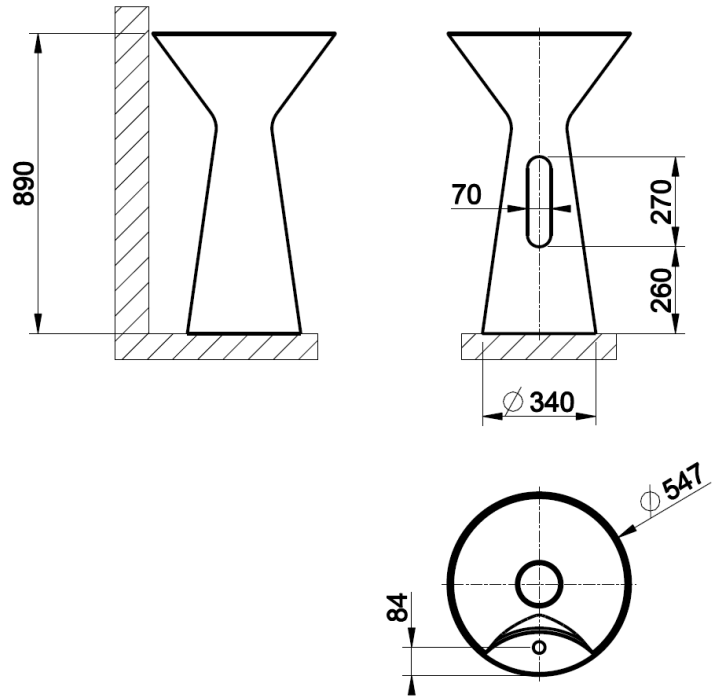

# CONO FREESTANDING WASHBASIN WITH DECK

**GESSI**

Note: all recommended installation dimensions are for reference only.

Dimensions: 55 x 55 x h90 cm

Weight: 33 Kg

Packing per europallet: 2

Other Information: Made in Italy

### DESIGN:

- Cutting edge minimal design
- Perfectly matches sanitary and tap design
- Fully finished on 4 sides
- Exclusive Gessi hidden waste
- External laquering upon request, specify RAL color code (45909)