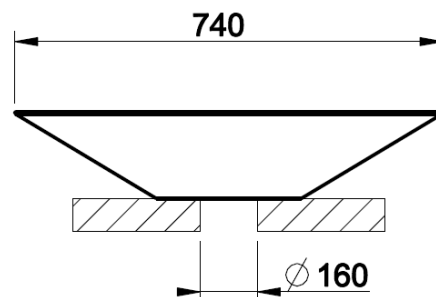

CONO COUNTER WASHBASIN 74 WITH DECK

Note: all recommended installation dimensions are for reference only.

GESI®

CHARACTERISTICS:

Description: Counter Washbasin

Model Number: 45905

Set: Washbasin

Color: 00 White (Alpine, Polar, Italian White)

Finish: Matt Cristalplant

Material: Cristalplant

Dimensions: 74 x 49,5 x h15 cm

Weight: 16 Kg

Packing per europallet: 8

Other Information: Made in Italy

RELEVANT ACCESSORIES INCLUDED:

- Gessi exclusive overflow cover plug

NOT INCLUDED: drain. Available separately or included in taps packaging.

TECHNICAL DATA:

DESIGN:

- Cutting edge minimal design
- Perfectly matches sanitary and tap design
- Fully finished on 4 sides
- Exclusive Gessi hidden waste