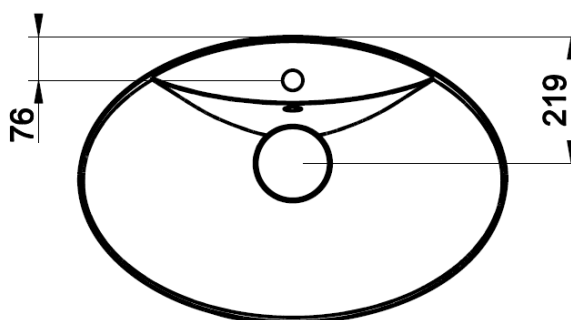

CONO COUNTER WASHBASIN 74 WITH DECK

Note: all recommended installation dimensions are for reference only.

GESI®

CHARACTERISTICS:

Description: Counter Washbasin

Model Number: 45905

Set: Washbasin

Color: 00 White (Alpine, Polar, Italian White)

Finish: Matt Cristalplant

Material: Cristalplant

Dimensions: 74 x 49,5 x h15 cm

Weight: 16 Kg

Packing per europallet: 8

Other Information: Made in Italy

RELEVANT ACCESSORIES INCLUDED:

- Gessi exclusive overflow cover plug