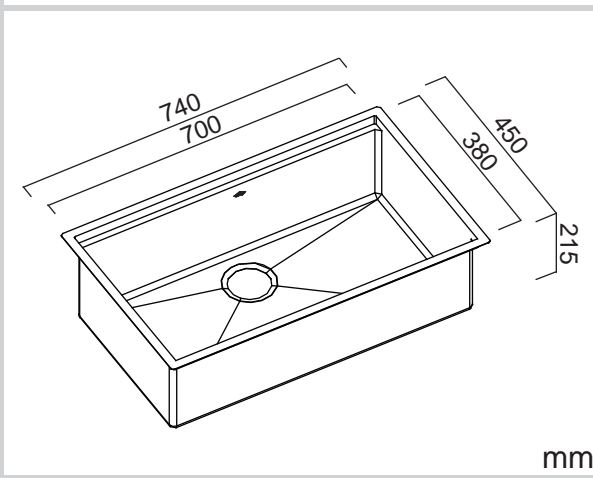

Model Code: PZ700

Included Accessories

Optional Accessories

Dimensions

Specifications

Description	Single bowl, Inset Sink
Overall Sink Size	740mm x 450mm x 215mm deep
Bowl Dimensions	700mm x 380mm x 192mm deep
Drainer Length	N/A
Technic	Fabrication
Material	Stainless steel SUS304

Installation

Fixings	Inset clips supplied
Template	N/A
Min Cabinet Size	790mm
Waste Holes	1 x 90mm round Compatible with waste disposal
Sealing Strip	N/A

Plumbing

Waste Fittings	1 x (90mm x 2") basket waste included
Overflow	Available, conditions apply

Packaging

Carton Type	EPS protection & Carton
Gross Weight	14.2Kg
Carton Size	823mm x 513mm x 286mm
Pack QTY	1

SURFACE FINISH

WASTE KIT

MATERIAL

INSTALLATION OPTIONS

PROFILE