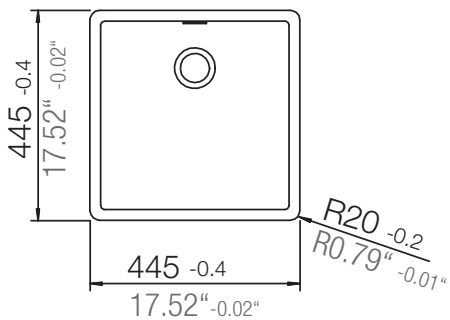

# CARBON N-100S

Detail: Flächenbündig / flush-mount

---

Installation: Flächenbündig / flush-mount  
Ausschnitt / cut-out

---

MASSANGABEN / MEASUREMENTS IN MM / INCH