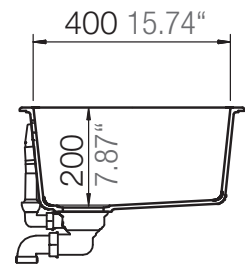

SCHOCK

CARBON N-100S