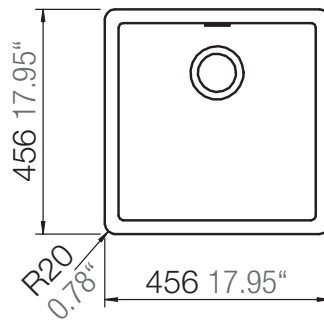

SCHOCK

CARBON N-100S