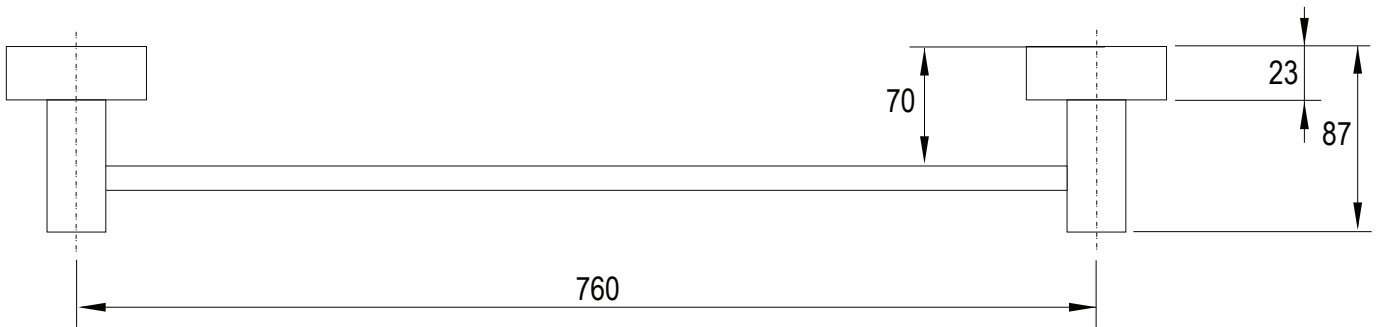

SSTR

Gareth Ashton Single towel 760mm

SSTR

Single towel 760mm

Chrome