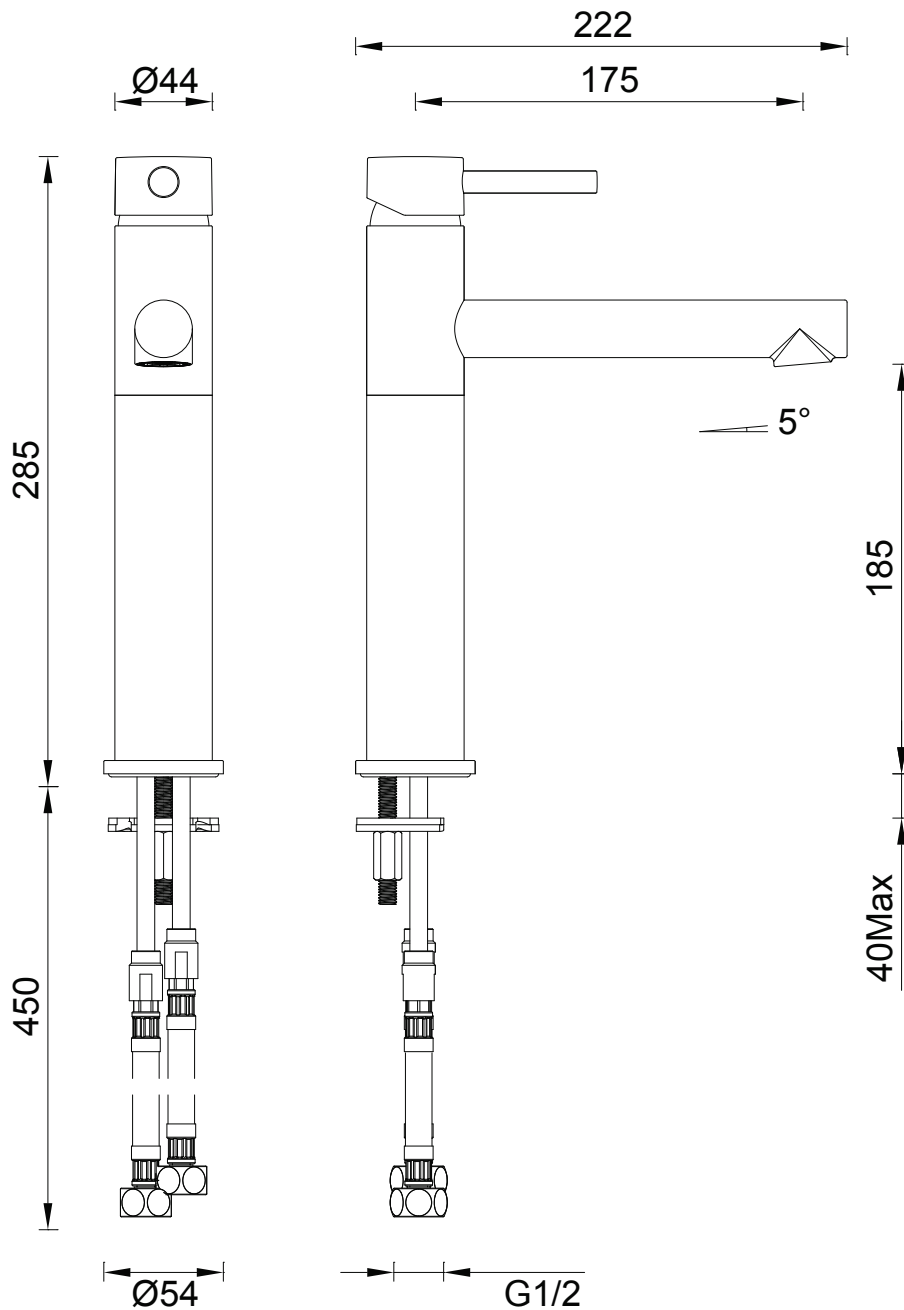

3B2

Gareth Ashton High Basin Mixer

3B2

4 Star Flow Rate 6.5L/min

Chrome