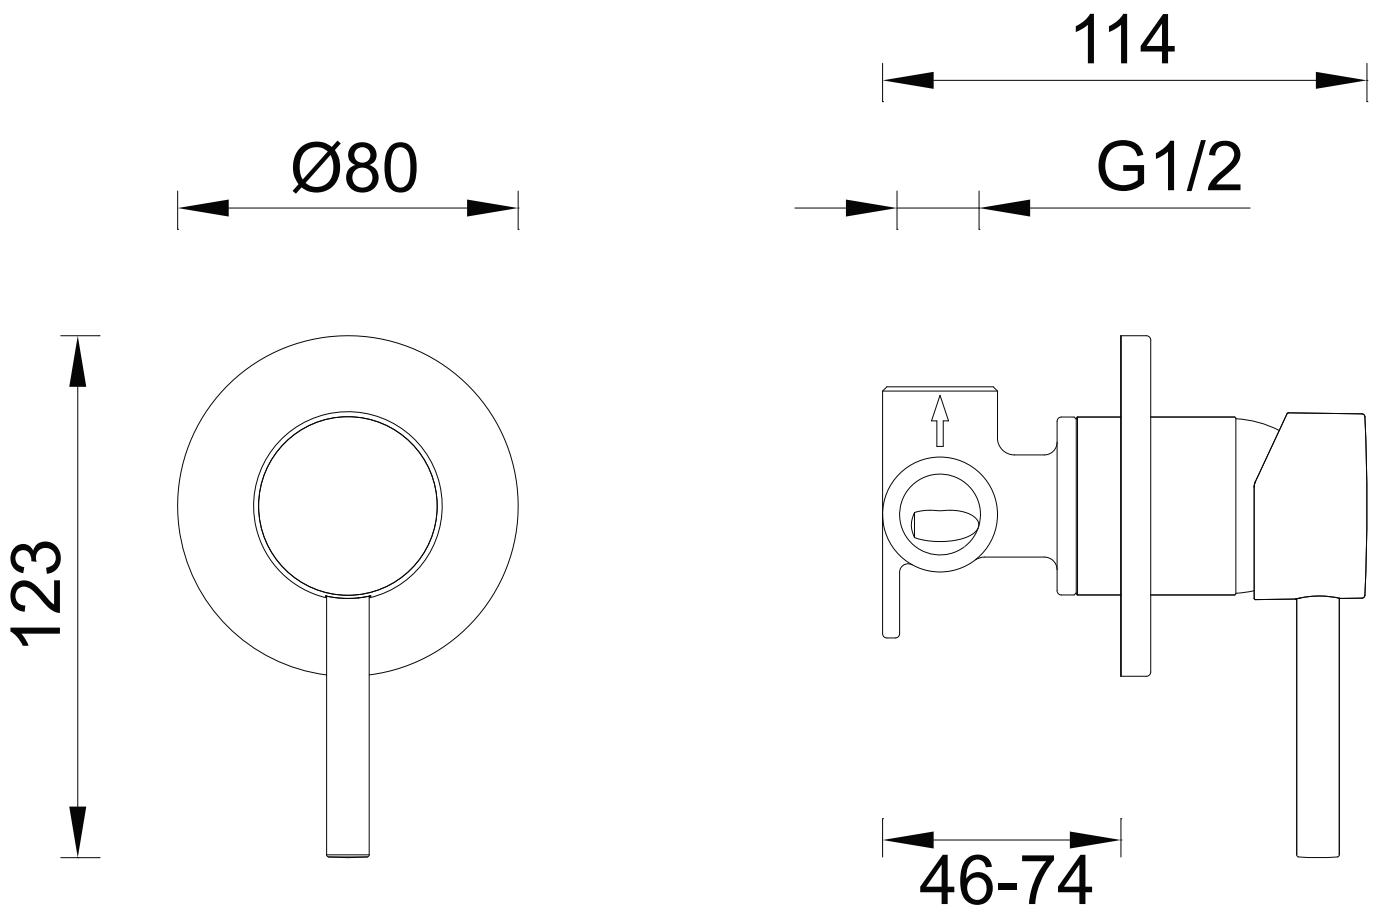

**3SH-EXT SH-INT**

Gareth Ashton Complete Shower Mixer

3SH-EXT Complete Shower Mixer Chrome