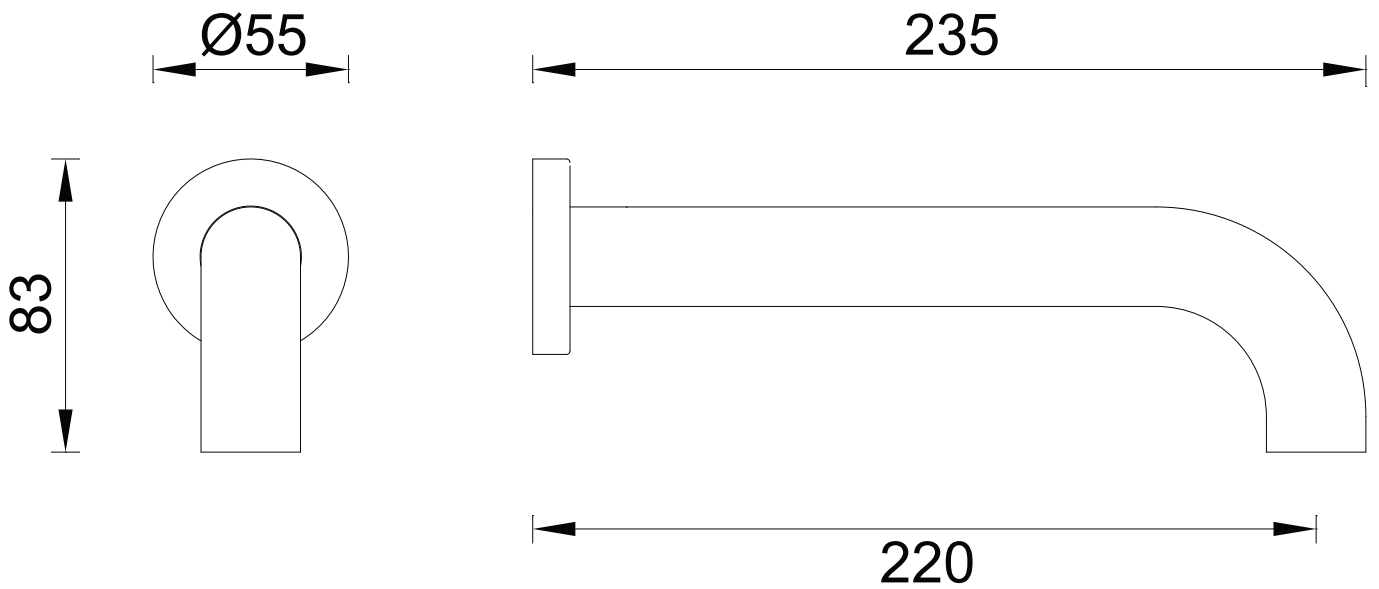

3S-C

Gareth Ashton Curved Basin Spout 230mm

3S-C

4 Star Flow Rate 7.0L/min

Chrome