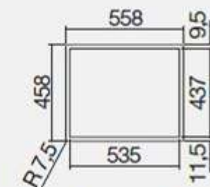

50x40 cm flush and built-in square bowl with radius "12"

• extra thick stainless steel • fixing clips,
**overflow cover, 3.5" square basket
strainer waste plus** • space saver
1-way trap with dishwasher connection •
cardboard packaging • 60 cm base unit for
bowl

Accessories: [7](#) [8](#) [17](#) [20](#) [25](#)

FLUSH

Lowering H = 1.2mm

BUILT-IN

bowl 50x40x21.5 h

STAINLESS STEEL

code **1QR5040IQ**