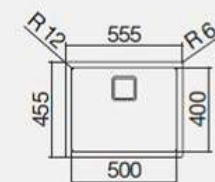

50x40 cm flush and built-in square bowl with radius "12"

• extra thick stainless steel • fixing clips,
**overflow cover, 3.5" square basket
strainer waste plus** • space saver
1-way trap with dishwasher connection •
cardboard packaging • 60 cm base unit for
bowl

Accessories: [7](#) [8](#) [17](#) [20](#) [25](#)

FLUSH

Lowering H = 1.2mm

BUILT-IN

bowl 50x40x21.5 h

STAINLESS STEEL

code **1QR5040IQ**