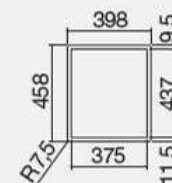

34x40 cm flush and built-in square bowl with radius "12"

- extra thick stainless steel
- fixing clips
- **overflow cover**
- **3.5" square basket strainer waste plus**
- space saver
- l-way trap with dishwasher connection
- cardboard packaging
- 45 cm base unit for bowl

Accessories: [7](#) [8](#) [17](#) [20](#) [25](#)

FLUSH

BUILT-IN

Lowering H = 1.2mm

bowl 34x40x21.5 h

STAINLESS STEEL

code **1QR3440IQ**