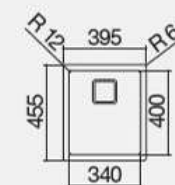

34x40 cm flush and built-in square bowl with radius "12"

- extra thick stainless steel
- fixing clips
- **overflow cover**
- **3.5" square basket strainer waste plus**
- space saver
- l-way trap with dishwasher connection
- cardboard packaging
- 45 cm base unit for bowl

Accessories: [7](#) [8](#) [17](#) [20](#) [25](#)

FLUSH

BUILT-IN

Lowering H = 1.2mm

bowl 34x40x21.5 h

STAINLESS STEEL

code **1QR3440IQ**