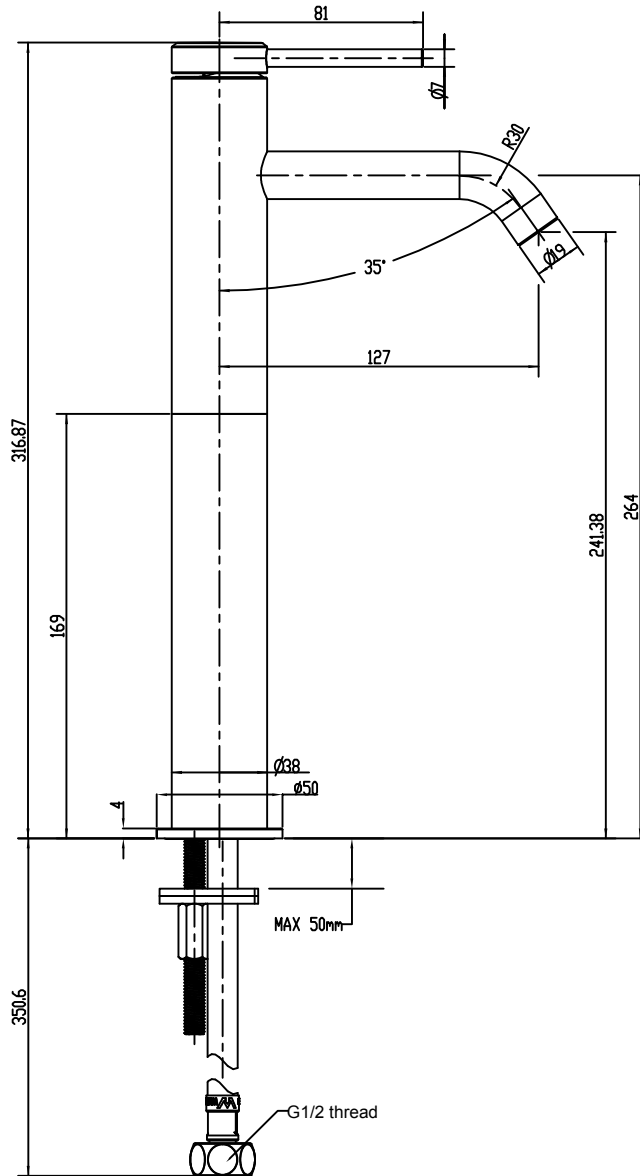

GARETH
ASHTON

6B2

POCO HIGH BASIN MIXER

Two Piece Tower Basin Mixer

WELS Rating 4 Star 6.5L/min

WELS Registration #T32652 (Chrome) #T32562(v) (Finishes)

AVAILABLE IN

6B2
(CHROME)