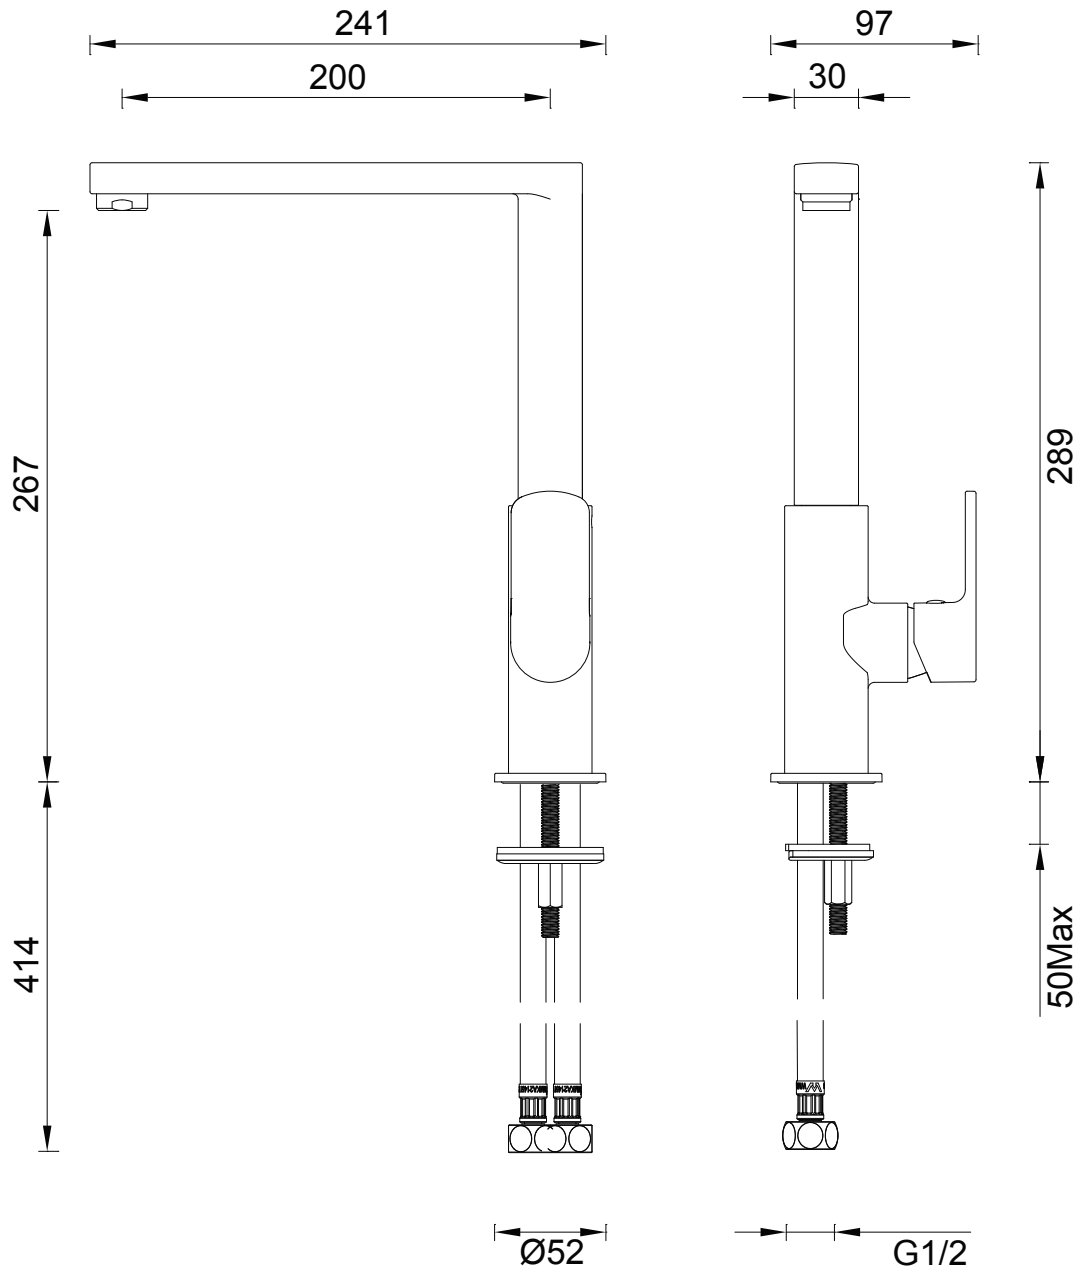

2K1

Gareth Ashton Side Lever Kitchen Mixer

2K1

4 Star Flow Rate 6.5L/min

Chrome