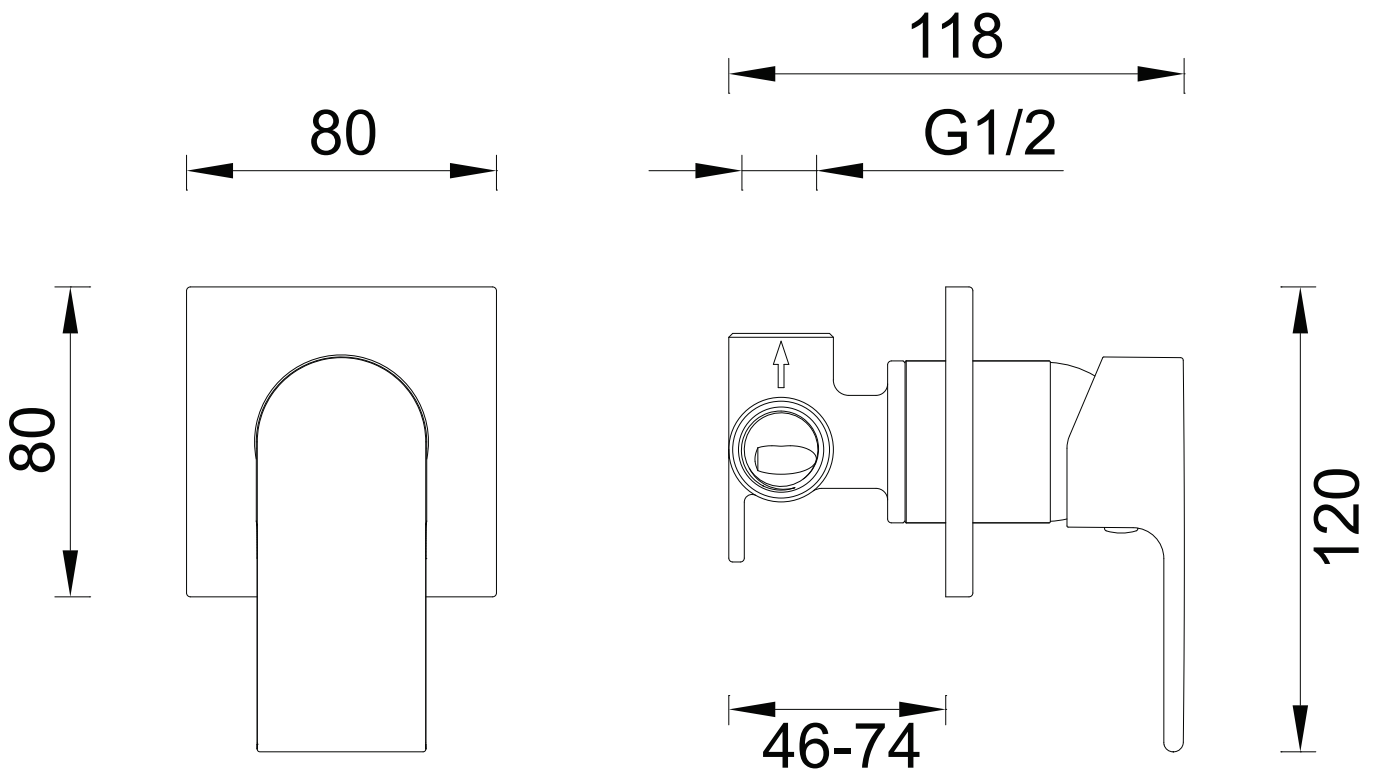

1SH-EXT

1SHD-INT

Gareth Ashton Complete Shower Mixer

1SH-EXT

Complete Shower Mixer

Chrome