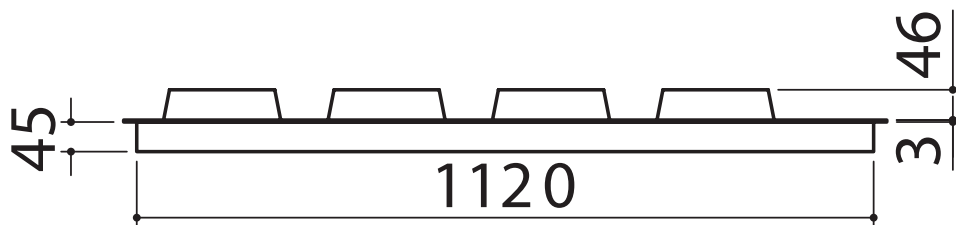

1PUN124

BARAZZA UNIQUE BUILT-IN HOB 120cm
3 gas burner + triple ring

- AISI 304 extra thick stainless steel
- Cast iron pan supports and burner caps

Burners power:

- 1 auxiliary: 4MJ/h
- 1 semi-rapid: 7MJ/H
- 1 rapid: 10MJ/H
- 1 triple ring: 15MJ/H