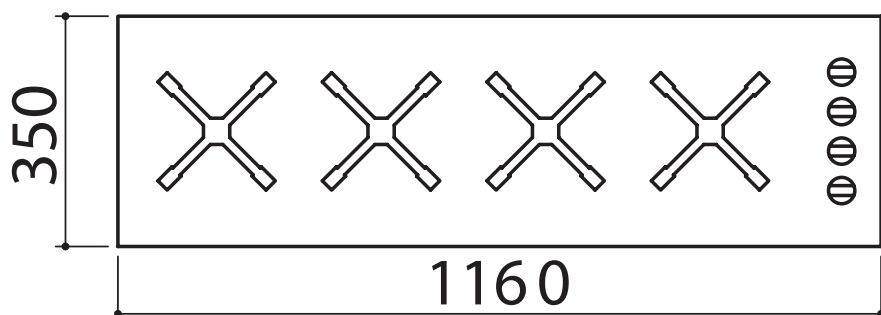

1PUN124

BARAZZA UNIQUE BUILT-IN HOB 120cm
3 gas burner + triple ring

- AISI 304 extra thick stainless steel
- Cast iron pan supports and burner caps

Burners power:

- 1 auxiliary: 4MJ/h
- 1 semi-rapid: 7MJ/H
- 1 rapid: 10MJ/H
- 1 triple ring: 15MJ/H