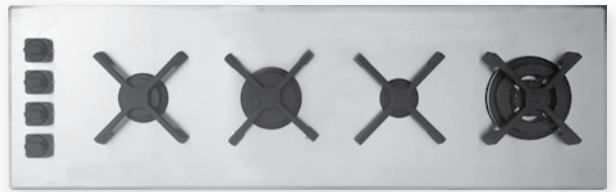

1PUN124

BARAZZA UNIQUE BUILT-IN HOB 120cm
3 gas burner + triple ring

- AISI 304 extra thick stainless steel
- Cast iron pan supports and burner caps

Burners power:

- 1 auxiliary: 4MJ/h
- 1 semi-rapid: 7MJ/H
- 1 rapid: 10MJ/H
- 1 triple ring: 15MJ/H