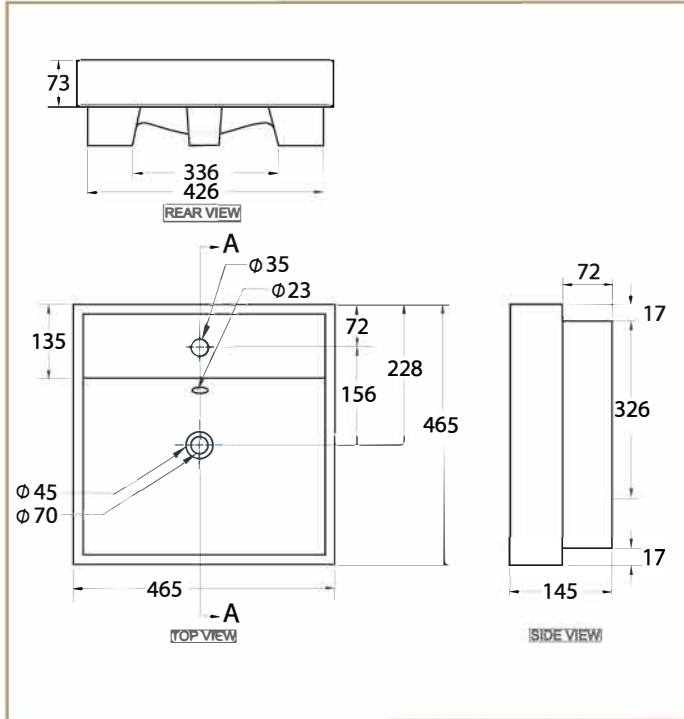

© 2015 Abey

GARETH ASHTON

Park Avenue Drop In Vanity Basin

<u>Product</u>	<u>Codes</u>	<u>Description</u>
Wall Basin	123341	Park Avenue Drop In Vanity Basin
Supplied with Waste	388005	Chrome plated pop up waste 40mm
Cut out template		

Features

High quality vitreous china basin which complies with all requirements of international standards for water absorption and glaze finish. It also complies with all requirements of ASNZ 1760 and is supplied with cut-out template and pop up waste.