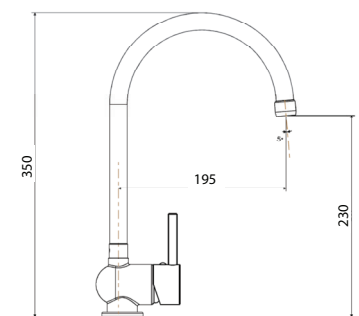

MB 1

MB 2

MPOSM

MSH-EXT/MSH-INT

MSHD-EXT/MSHD-INT

MK 1

MK 2

MK 2-D

**MSH - EXT**  
SHOWER MIXER EXTERNAL  
**MSH - INT**  
SHOWER MIXER INTERNAL  
\_ Supplied in two parts

**M POSM**  
KITCHEN MIXER  
\_ Pull-Out Spray  
\_ 4 Star Flow Rate 6.5L/min

**MB 1**  
35MM CAST BASIN MIXER  
\_ 4 Star Flow Rate 7.5L/min