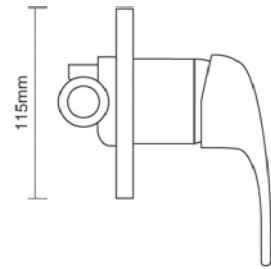

MSH-EXT/MSH-INT