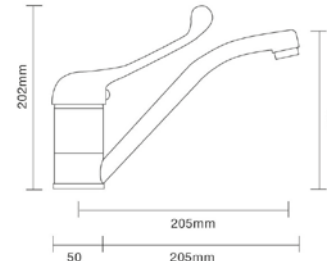

VICTORIA
Abey Head Office
57-81 Abey Rd
Melton
Ph: 03 9747 7777
Selection Gallery
208 York St
South Melbourne
Ph: 03 8696 4000

NEW SOUTH WALES
1E Danks St
Waterloo
Office
Ph: 02 8572 8572
Selection Gallery
Ph: 02 8572 8500

QUEENSLAND
Office
33-35 Blue Eagle Dr
Meadowbrook
Ph: 07 3440 5500
Selection Gallery
94 Petrie Tce
Brisbane
Ph: 07 3369 4777

WESTERN AUSTRALIA
Ph: 08 9446 8255

NORTHERN TERRITORY
Ph: 1800 809 143

SOUTH AUSTRALIA
Ph: 1800 809 143

TASMANIA
Ph: 1800 809 143

MB1/MB2

MSH-EXT/MSH-INT

MK2-D

MIXMASTER
COLLECTION

www.abey.com.au