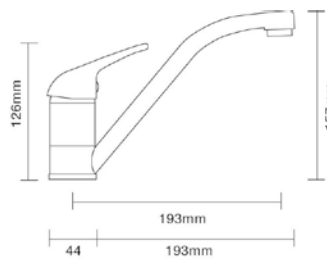

VICTORIA
Abey Head Office
57-81 Abey Rd
Melton
Ph: 03 9747 7777
Selection Gallery
208 York St
South Melbourne
Ph: 03 8696 4000

NEW SOUTH WALES
1E Danks St
Waterloo
Office
Ph: 02 8572 8572
Selection Gallery
Ph: 02 8572 8500

QUEENSLAND
Office
33-35 Blue Eagle Dr
Meadowbrook
Ph: 07 3440 5500
Selection Gallery
94 Petrie Tce
Brisbane
Ph: 07 3369 4777

WESTERN AUSTRALIA
Ph: 08 9446 8255

NORTHERN TERRITORY
Ph: 1800 809 143

SOUTH AUSTRALIA
Ph: 1800 809 143

TASMANIA
Ph: 1800 809 143

MB1/MB2

MSH-EXT/MSH-INT

MK1/MK2

MIXMASTER
COLLECTION

www.abey.com.au