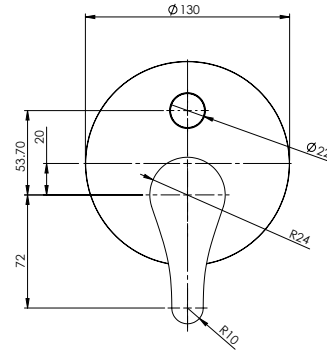

MSHD-EXT/MSHD-INT