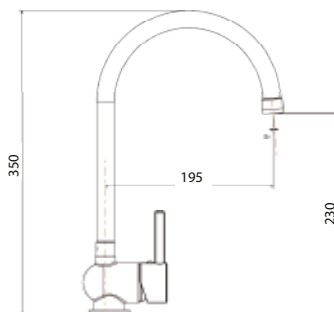

VICTORIA
Abey Head Office
57-81 Abey Rd
Melton
Ph: 03 9747 7777
Selection Gallery
208 York St
South Melbourne
Ph: 03 8696 4000

NEW SOUTH WALES
1E Danks St
Waterloo
Office
Ph: 02 8572 8572
Selection Gallery
Ph: 02 8572 8500

QUEENSLAND
Office
33-35 Blue Eagle Dr
Meadowbrook
Ph: 07 3440 5500
Selection Gallery
94 Petrie Tce
Brisbane
Ph: 07 3369 4777

WESTERN AUSTRALIA
Ph: 08 9446 8255

NORTHERN TERRITORY
Ph: 1800 809 143

SOUTH AUSTRALIA
Ph: 1800 809 143

TASMANIA
Ph: 1800 809 143

MB1/MB2

MSH-EXT/MSH-INT

MALIBU P

MIXMASTER
COLLECTION

www.abey.com.au