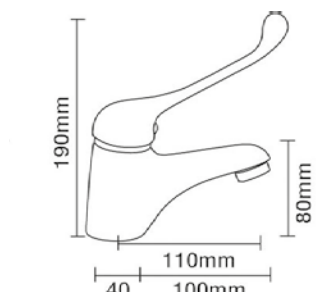

VICTORIA
Abey Head Office
57-81 Abey Rd
Melton
Ph: 03 9747 7777
Selection Gallery
208 York St
South Melbourne
Ph: 03 8696 4000

NEW SOUTH WALES
1E Danks St
Waterloo
Office
Ph: 02 8572 8572
Selection Gallery
Ph: 02 8572 8500

QUEENSLAND
Office
33-35 Blue Eagle Dr
Meadowbrook
Ph: 07 3440 5500
Selection Gallery
94 Petrie Tce
Brisbane
Ph: 07 3369 4777

WESTERN AUSTRALIA
Ph: 08 9446 8255

NORTHERN TERRITORY
Ph: 1800 809 143

SOUTH AUSTRALIA
Ph: 1800 809 143

TASMANIA
Ph: 1800 809 143

MB1/MB2

MSH-EXT/MSH-INT

MB2-D

MIXMASTER
COLLECTION

www.abey.com.au