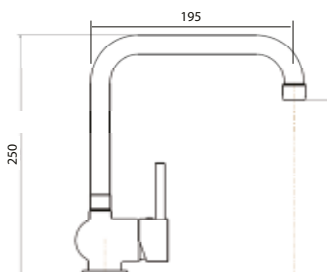

VICTORIA
Abey Head Office
57-81 Abey Rd
Melton
Ph: 03 9747 7777
Selection Gallery
208 York St
South Melbourne
Ph: 03 8696 4000

NEW SOUTH WALES
1E Danks St
Waterloo
Office
Ph: 02 8572 8572
Selection Gallery
Ph: 02 8572 8500

QUEENSLAND
Office
33-35 Blue Eagle Dr
Meadowbrook
Ph: 07 3440 5500
Selection Gallery
94 Petrie Tce
Brisbane
Ph: 07 3369 4777

WESTERN AUSTRALIA
Ph: 08 9446 8255

NORTHERN TERRITORY
Ph: 1800 809 143

SOUTH AUSTRALIA
Ph: 1800 809 143

TASMANIA
Ph: 1800 809 143

MB1/MB2

MSH-EXT/MSH-INT

MALIBU Q

MIXMASTER
COLLECTION

www.abey.com.au