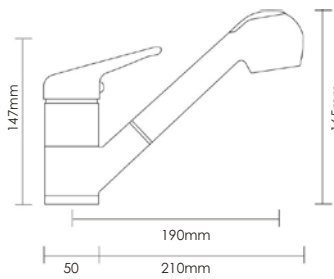

VICTORIA
Abey Head Office
57-81 Abey Rd
Melton
Ph: 03 9747 7777
Selection Gallery
208 York St
South Melbourne
Ph: 03 8696 4000

NEW SOUTH WALES
1E Danks St
Waterloo
Office
Ph: 02 8572 8572
Selection Gallery
Ph: 02 8572 8500

QUEENSLAND
Office
33-35 Blue Eagle Dr
Meadowbrook
Ph: 07 3440 5500
Selection Gallery
94 Petrie Tce
Brisbane
Ph: 07 3369 4777

WESTERN AUSTRALIA
Ph: 08 9446 8255

NORTHERN TERRITORY
Ph: 1800 809 143

SOUTH AUSTRALIA
Ph: 1800 809 143

TASMANIA
Ph: 1800 809 143

MB1/MB2

MSH-EXT/MSH-INT

MPOSM

MIXMASTER
COLLECTION

www.abey.com.au